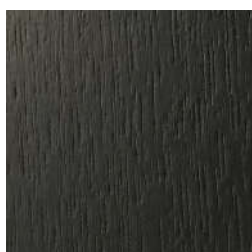

NORR11

MATERIAL GUIDE

OAK NATURAL

BEECH NATURAL

ASH NATURAL

OAK LIGHT SMOKED

BEECH LIGHT SMOKED

ASH LIGHT SMOKED

OAK DARK SMOKED

BEECH DARK SMOKED

ASH DARK SMOKED

OAK BLACK

BEECH BLACK

ASH BLACK

Wood is a natural material and may vary from batch to batch. Variations in wood structure and colour are part of the timber characteristics of the wood and applying lacquer will further enhance these characteristics.

All our wood is FSC certified, sourced within the EU and coated with a water based lacquer.

Customised stain colours can be requested and must be approved and priced prior to production.