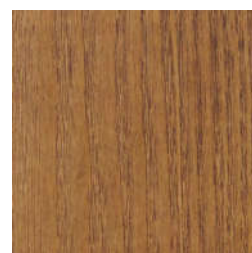

NORR11

MATERIAL GUIDE

OAK NATURAL

BEECH NATURAL

ASH NATURAL

OAK LIGHT SMOKED

BEECH LIGHT SMOKED

ASH LIGHT SMOKED

OAK DARK SMOKED

BEECH DARK SMOKED

ASH DARK SMOKED

OAK BLACK

BEECH BLACK

ASH BLACK

Wood is a natural material and may vary from batch to batch. Variations in wood structure and colour are part of the timber characteristics of the wood and applying lacquer will further enhance these characteristics.