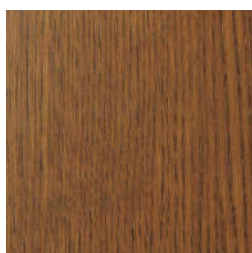

NORR11

MATERIAL GUIDE

OAK NATURAL

BEECH NATURAL

ASH NATURAL

OAK LIGHT SMOKED

BEECH LIGHT SMOKED

ASH LIGHT SMOKED

OAK DARK SMOKED

BEECH DARK SMOKED

ASH DARK SMOKED

OAK BLACK

BEECH BLACK

ASH BLACK

Wood is a natural material and may vary from batch to batch. Variations in wood structure and colour are part of the timber characteristics of the wood and applying lacquer will further enhance these characteristics.