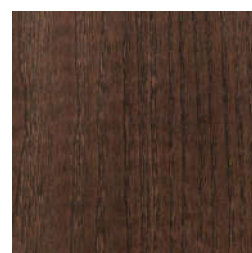

NORR11

MATERIAL GUIDE

OAK NATURAL

BEECH NATURAL

ASH NATURAL

OAK LIGHT SMOKED

BEECH LIGHT SMOKED

ASH LIGHT SMOKED

OAK DARK SMOKED

BEECH DARK SMOKED

ASH DARK SMOKED

OAK BLACK

BEECH BLACK

ASH BLACK

Wood is a natural material and may vary from batch to batch. Variations in wood structure and colour are part of the timber characteristics of the wood and applying lacquer will further enhance these characteristics.